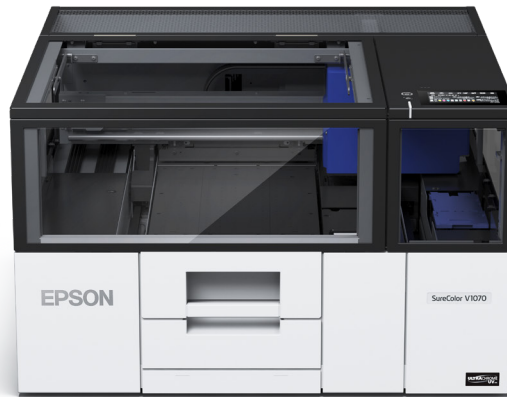

SureColor® V1070

Desktop UV Flatbed Printer

SureColor V-Series

SureColor® V1070 4-Color plus White & Varnish

Experience the power
of UV with this compact
desktop printer.

ULTRACHROME
UV INK

Epson Cloud Solution
PORT®2

Low initial investment — less than half the cost of comparable desktop flatbed UV printers¹

High-quality output — delivers vivid colors, low graininess and smooth gradations

Compact and unique design — breakthrough space-saving design easily fits into your workflow