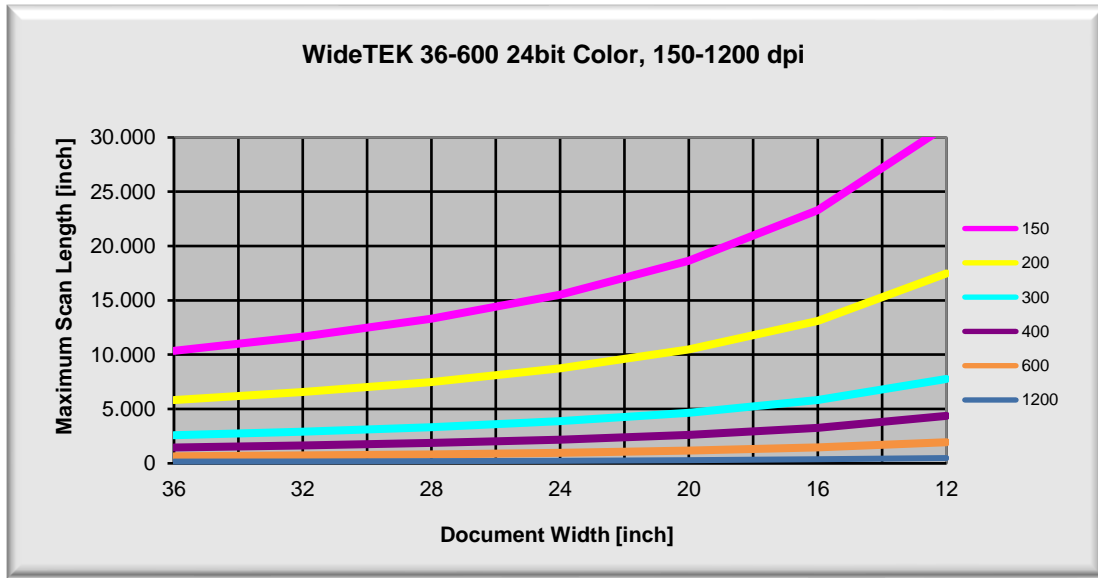

Relation between Documents Length and Resolution

The maximum document length depends on three factors, resolution, color depths and document width. The WT36-600 has 16 GB memory build into the scanner, enough to scan a 36" wide document at 300dpi up to a length of 2589" or 66 m. The following tables show the relation between the scanning length, document width, resolution, and color depth.

24bit Color: