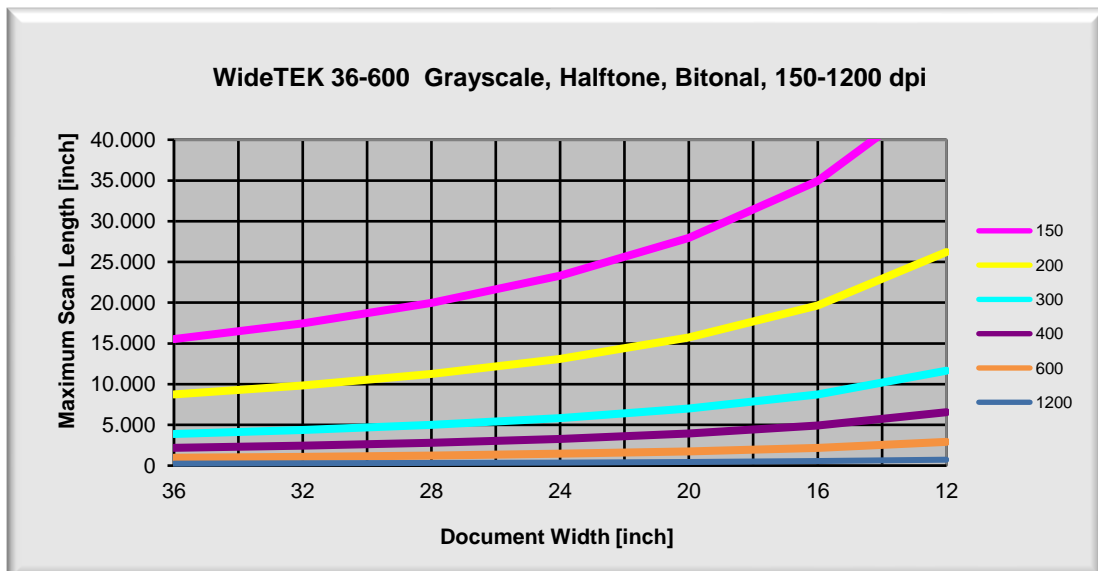

8bit Grayscale, Halftone and Bitonal: