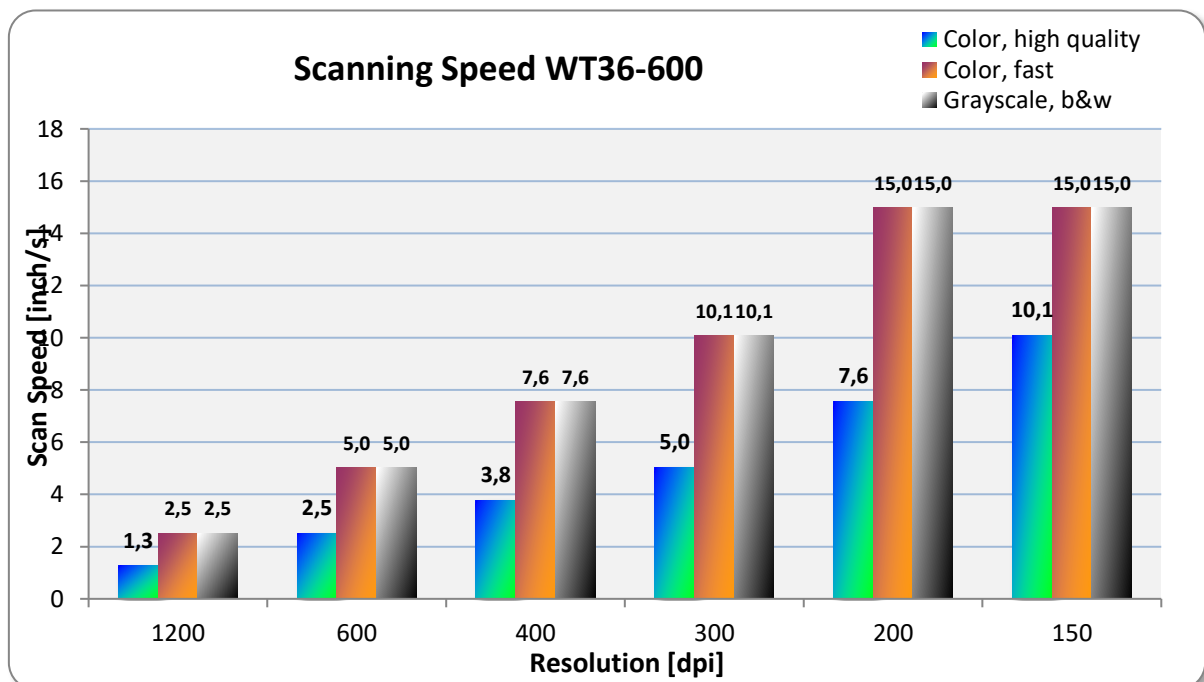

## Scanning Speed

The scanning speed depends on the resolution alone. The WideTEK® scanners always scan in full color, even if bitonal image output is selected. This produces the best possible images. The following table shows the scan speed depending on the resolution.

## Relation between Documents Length and Resolution

The maximum document length depends on three factors, resolution, color depths and document width. The WT36-600 has 16 GB memory build into the scanner, enough to scan a 36" wide document at 300dpi up to a length of 2589" or 66 m. The following tables show the relation between the scanning length, document width, resolution, and color depth.

## Optical System

Document Width	950 mm (37.4 inch)
Scan Width	915 mm (36 inch)
Scan Direction	Face up
Scanner Resolution	1200 x 1200 dpi (optionally 9600 x 9600 dpi interpolated)
Optical Resolution	1200 x 600 dpi
Pixel Dimension	9.3 x 9.3 µm
Sensor Type	Three Tri-Color CCD, encapsulated and dust-proof
Color Depth	48 bit color (internal resolution) 16 bit gray scale (internal resolution)
Scan Modes	24 bit color, 8 bit grayscale, bitonal, enhanced halftone
File Formats	Multipage PDF (PDF/A) and TIFF, JPEG, JPEG 2000, PNM, PNG, BMP, TIFF (Raw, G3, G4, LZW, JPEG), AutoCAD DWF, JBIG, DjVu, DICOM, PCX, Postscript, EPS, Raw data and more